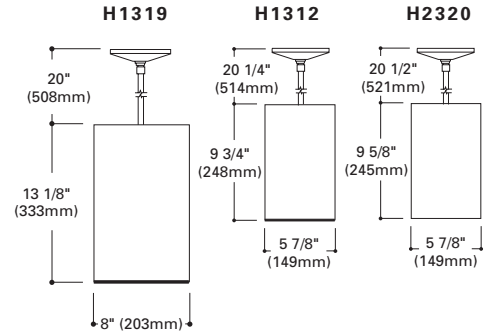

WALL MOUNT UPLIGHT/DOWNLIGHT

H1315 Baffle Downlight/Uplight
Finish: White (P), Bronze (BZ)
Lamps: (2) 65W BR30

H2353 Open Downlight/Uplight
Finish: White (P), Bronze (BZ)
Lamps: (2) 65W BR30

Notes: UL Damp Location Listed